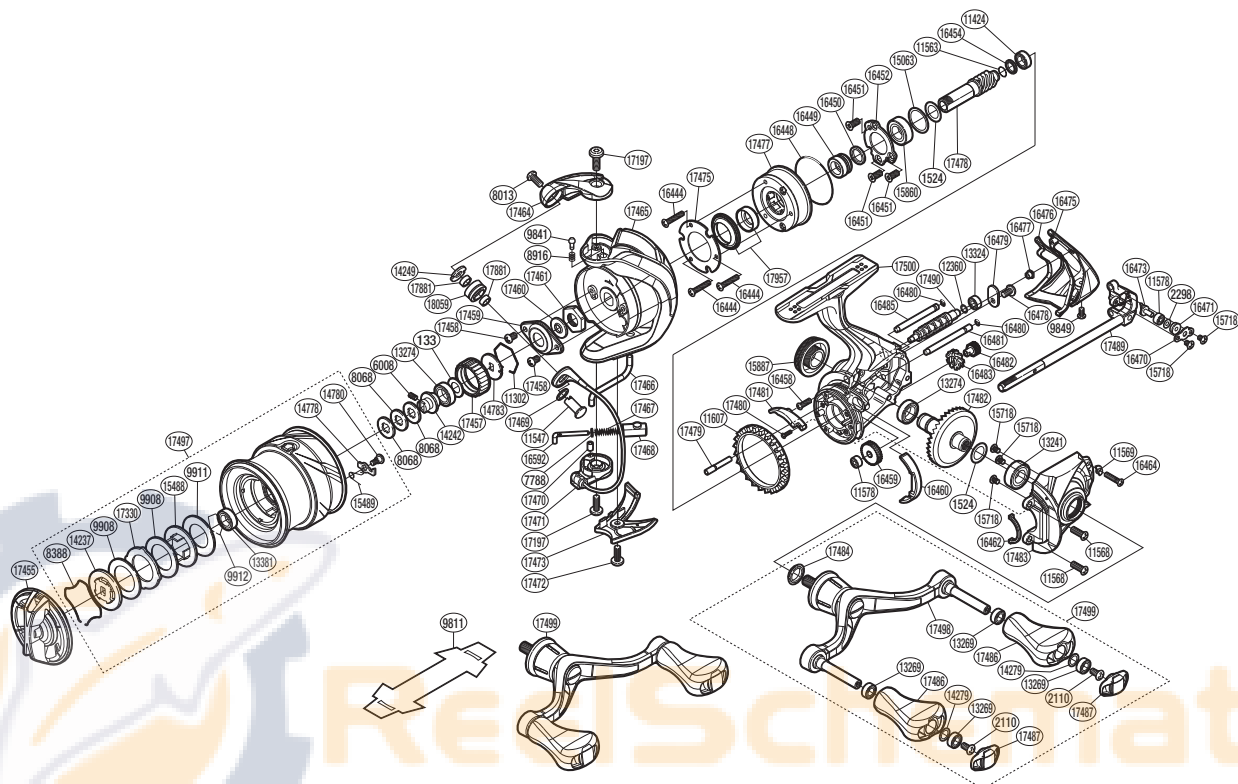

SHIMANO

Vanquish

S A-RB

VANQ-C3000SDH

Please note that the number of adjusting washers may not be the same as shown in the exploded views.
(51SH343301X) (Adjustment will vary with each individual product.)